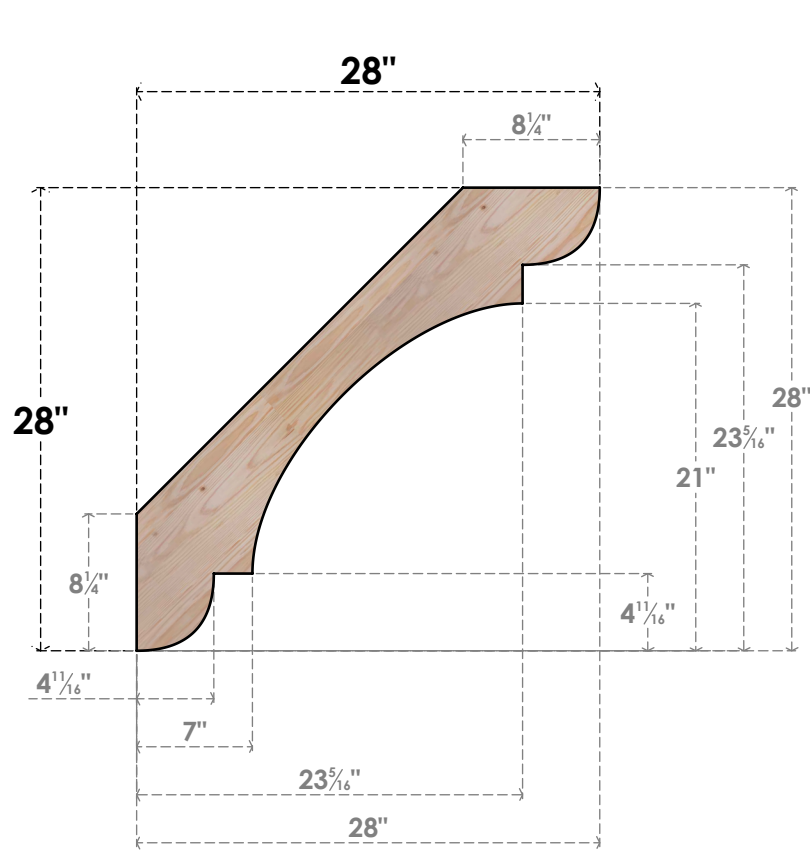

BRC04X28X28OLY00SDF

3 1/2"W X 28"D X 28"H OLYMPIC SMOOTH BRACE, DOUGLAS FIR

SIDE

FRONT

EKENA MILLWORK
 2300 WEST MAIN ST.
 CLARKSVILLE, TX 75426
 TOLL FREE: 866-607-0453
 WWW.EKENAMILLWORK.COM

NOTES

1. INSTALLATION TO BE COMPLETED IN ACCORDANCE WITH MANUFACTURER'S SPECIFICATIONS.
2. DRAWING MAY NOT BE TO SCALE
3. THIS DRAWING IS INTENDED FOR DESIGN AND PLANNING PURPOSES ONLY.
4. ALL INFORMATION CONTAINED HEREIN WAS CURRENT AT THE TIME OF DEVELOPMENT BUT MUST BE REVIEWED AND APPROVED BY THE PRODUCT MANUFACTURER TO BE CONSIDERED ACCURATE.
5. PRODUCTS ARE NOT KILN DRIED. THIS ITEM IS UNIQUE AND WILL CONTAIN THE NATURAL VARIATIONS THAT THE WOOD SPECIES OFFERS. THIS MAY RESULT IN VARIATIONS UP TO 1/4"