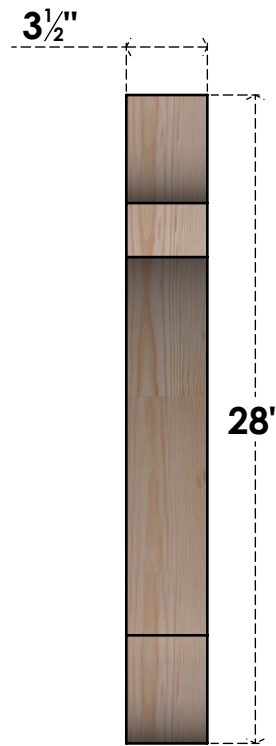

BRC04X28X28OLY00SDF

3 1/2"W X 28"D X 28"H OLYMPIC SMOOTH BRACE, DOUGLAS FIR

SIDE

FRONT

EKENA MILLWORK
 2300 WEST MAIN ST.
 CLARKSVILLE, TX 75426
 TOLL FREE: 866-607-0453
 WWW.EKENAMILLWORK.COM

NOTES

1. INSTALLATION TO BE COMPLETED IN ACCORDANCE WITH MANUFACTURER'S SPECIFICATIONS.
2. DRAWING MAY NOT BE TO SCALE
3. THIS DRAWING IS INTENDED FOR DESIGN AND PLANNING PURPOSES ONLY.
4. ALL INFORMATION CONTAINED HEREIN WAS CURRENT AT THE TIME OF DEVELOPMENT BUT MUST BE REVIEWED AND APPROVED BY THE PRODUCT MANUFACTURER TO BE CONSIDERED ACCURATE.
5. PRODUCTS ARE NOT KILN DRIED. THIS ITEM IS UNIQUE AND WILL CONTAIN THE NATURAL VARIATIONS THAT THE WOOD SPECIES OFFERS. THIS MAY RESULT IN VARIATIONS UP TO 1/4"